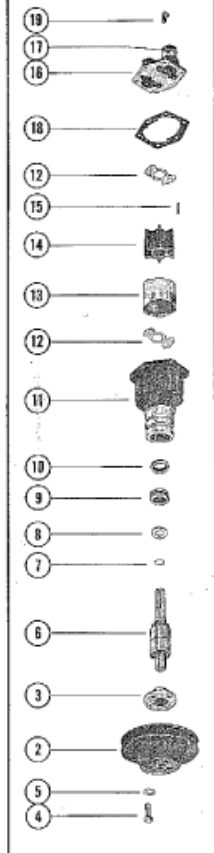

**BREAKDOWN
 OF WATER
 PUMP**

Parts List

Ref	Class	Part	Description	Qty	Comment	Footnote
1	46	47506A 1	WATER PUMP ASSEMBLY, COM	1		
2		52822	PULLEY, WATER PUMP	1		
3		47530	HUB, WATER PUMP PULLEY	1		
4	10	20705	SCREW, WATER PUMP PULLE	4		
5	13	39107	LOCKWASHER, WATER PUMP	4		
6		47403	SHAFT AND BEARING	1		
7	53	47657	RING, RETAINING - SGAFT AN	1		
8	12	47683	WASHER, SHAFT AND BEARIN	1		
9	26	47401	SEAL, MECHANICAL-SHAFT AN	1		
10	26	47531	SEAL, FLOATING-SHAFT AND E	1		
11	46	47506A 2	BODY ASSEMBLY, WATER PUM	1		
12		47405	WEAR PLATE	2		
13		47529	INSERT, WATER PUMP BOD	1		
14	47	47519	IMPELLER	1		
15	17	47526	PIN, IMPELLER DRIVE	1		
16		47497A 1	COVER ASSEMBLY, WATER PL	1		
17	23	47511	SLEEVE, WATER PUMP COVE	2		
18	27	47410	GASKET, WATER PUMP COVE	1		
19	10	28635	SCREW, WATER PUMP COVE	6		
20	23	52133	HOSE, WATER PUMP TO THERM	1		
21	54	32780	CLAMP, HOSE TO WATER PUM	2		
22	54	47715	CLIP, HOSE TO EXHAUST MANIF	1		
23	10	27165	SCREW, HOSE CLIP TO EXHAUS	1		
24	13	35048	LOCKWASHER, HOSE CLIP SCRE	1		
25	11	28517	NUT, HOSE CLIP SCREW	1		
26		49587	BRACE, WATER PUMP ADJUSTI	1		
27	10	31381	SCREW, ADJUSTING BRACE TO	1		
28	13	32993	LOCKWASHER, ADJUSTING BRA	1		
29	10	26632	SCREW, ADJUSTING BRACE TO	1		
30	12	20553	WASHER, ADJUSTING BRACE SI	1		
31	13	35048	LOCKWASHER, ADJUSTING BRA	1		
32	11	28517	NUT, ADJUSTING BRACE SCREW	1		
33		49581	BRACKET, WATER PUMP	1		
34	10	34354	SCREW, WATER PUMP BRACKE	1		
35	13	35048	LOCKWASHER, WATER PUMP B	1		
36	10	52409	SCREW, WATER PUMP BRACKE	1		
37	23	33186	BUSHING, WATER PUMP BRACK	1		
38	11	23161	NUT, WATER PUMP BRACKET S	1		
39	57	45367	BELT, WATER PUMP	1		