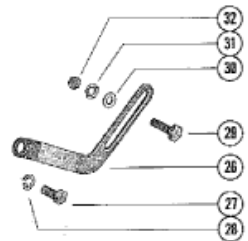

**BREAKDOWN
 OF WATER
 PUMP**

Parts List

Ref	Class	Part	Description	Qty	Comment	Footnote
1	46	47506A 1	WATER PUMP ASSEMBLY, COM	1		
2		52822	PULLEY, WATER PUMP	1		
3		47530	HUB, WATER PUMP PULLEY	1		
4	10	20705	SCREW, WATER PUMP PULLE	4		
5	13	39107	LOCKWASHER, WATER PUMP	4		
6		47403	SHAFT AND BEARING	1		
7	53	47657	RING, RETAINING - SGAFT AN	1		
8	12	47683	WASHER, SHAFT AND BEARIN	1		
9	26	47401	SEAL, MECHANICAL-SHAFT AN	1		
10	26	47531	SEAL, FLOATING-SHAFT AND E	1		
11	46	47506A 2	BODY ASSEMBLY, WATER PUM	1		
12		47405	WEAR PLATE	2		
13		47529	INSERT, WATER PUMP BOD	1		
14	47	47519	IMPELLER	1		
15	17	47526	PIN, IMPELLER DRIVE	1		
16		47497A 1	COVER ASSEMBLY, WATER PL	1		
17	23	47511	SLEEVE, WATER PUMP COVE	2		
18	27	47410	GASKET, WATER PUMP COVE	1		
19	10	28635	SCREW, WATER PUMP COVE	6		
20	23	52133	HOSE, WATER PUMP TO THERM	1		
21	54	32780	CLAMP, HOSE TO WATER PUM	2		
22	54	47715	CLIP, HOSE TO EXHAUST MANIF	1		
23	10	27165	SCREW, HOSE CLIP TO EXHAUS	1		
24	13	35048	LOCKWASHER, HOSE CLIP SCRE	1		
25	11	28517	NUT, HOSE CLIP SCREW	1		
26		49587	BRACE, WATER PUMP ADJUSTI	1		
27	10	31381	SCREW, ADJUSTING BRACE TO	1		
28	13	32993	LOCKWASHER, ADJUSTING BRA	1		
29	10	26632	SCREW, ADJUSTING BRACE TO	1		
30	12	20553	WASHER, ADJUSTING BRACE SI	1		
31	13	35048	LOCKWASHER, ADJUSTING BRA	1		
32	11	28517	NUT, ADJUSTING BRACE SCREW	1		
33		49581	BRACKET, WATER PUMP	1		
34	10	34354	SCREW, WATER PUMP BRACKE	1		
35	13	35048	LOCKWASHER, WATER PUMP B	1		
36	10	52409	SCREW, WATER PUMP BRACKE	1		
37	23	33186	BUSHING, WATER PUMP BRACK	1		
38	11	23161	NUT, WATER PUMP BRACKET S	1		
39	57	45367	BELT, WATER PUMP	1		