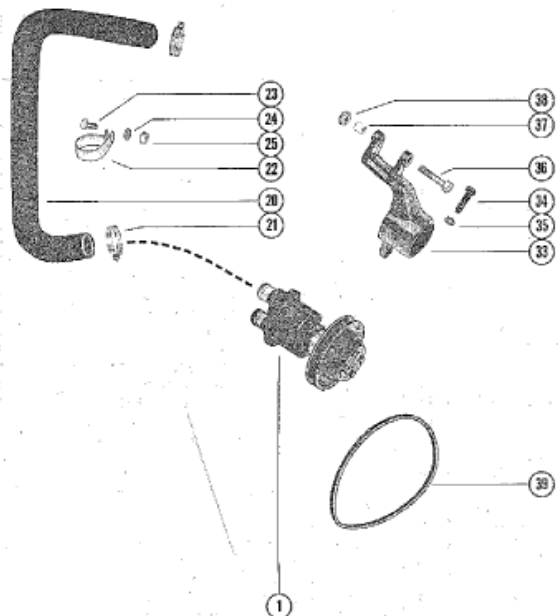

**BREAKDOWN
 OF WATER
 PUMP**

Parts List

Ref	Class	Part	Description	Qty	Comment	Footnote
1	46	47506A 1	WATER PUMP ASSEMBLY, COM	1		
2		52822	PULLEY, WATER PUMP	1		
3		47530	HUB, WATER PUMP PULLEY	1		
4	10	20705	SCREW, WATER PUMP PULLE	4		
5	13	39107	LOCKWASHER, WATER PUMP	4		
6		47403	SHAFT AND BEARING	1		
7	53	47657	RING, RETAINING - SGAFT AN	1		
8	12	47683	WASHER, SHAFT AND BEARIN	1		
9	26	47401	SEAL, MECHANICAL-SHAFT AN	1		
10	26	47531	SEAL, FLOATING-SHAFT AND E	1		
11	46	47506A 2	BODY ASSEMBLY, WATER PUM	1		
12		47405	WEAR PLATE	2		
13		47529	INSERT, WATER PUMP BOD	1		
14	47	47519	IMPELLER	1		
15	17	47526	PIN, IMPELLER DRIVE	1		
16		47497A 1	COVER ASSEMBLY, WATER PL	1		
17	23	47511	SLEEVE, WATER PUMP COVE	2		
18	27	47410	GASKET, WATER PUMP COVE	1		
19	10	28635	SCREW, WATER PUMP COVE	6		
20	23	52133	HOSE, WATER PUMP TO THERM	1		
21	54	32780	CLAMP, HOSE TO WATER PUM	2		
22	54	47715	CLIP, HOSE TO EXHAUST MANIF	1		
23	10	27165	SCREW, HOSE CLIP TO EXHAUS	1		
24	13	35048	LOCKWASHER, HOSE CLIP SCRE	1		
25	11	28517	NUT, HOSE CLIP SCREW	1		
26		49587	BRACE, WATER PUMP ADJUSTI	1		
27	10	31381	SCREW, ADJUSTING BRACE TO	1		
28	13	32993	LOCKWASHER, ADJUSTING BRA	1		
29	10	26632	SCREW, ADJUSTING BRACE TO	1		
30	12	20553	WASHER, ADJUSTING BRACE SI	1		
31	13	35048	LOCKWASHER, ADJUSTING BRA	1		
32	11	28517	NUT, ADJUSTING BRACE SCREW	1		
33		49581	BRACKET, WATER PUMP	1		
34	10	34354	SCREW, WATER PUMP BRACKE	1		
35	13	35048	LOCKWASHER, WATER PUMP B	1		
36	10	52409	SCREW, WATER PUMP BRACKE	1		
37	23	33186	BUSHING, WATER PUMP BRACK	1		
38	11	23161	NUT, WATER PUMP BRACKET S	1		
39	57	45367	BELT, WATER PUMP	1		